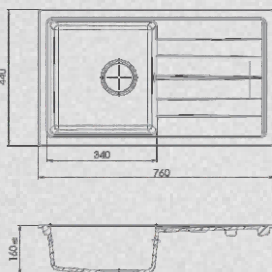

**ASB 675020**

1 BOWL SINK WITH DRAINER

Length 670      Width 500      Height 200

**ASB 785020**

1 BOWL SINK WITH DRAINER

Length 780      Width 500      Height 200

**ASL 785020**

1 BOWL SINK WITH DRAINER

Length 780      Width 500      Height 200

**AST 785020**

1 BOWL SINK WITH DRAINER

Length 780      Width 500      Height 200

**AS EC 764417**

1 BOWL SINK WITH DRAINER

Length 760      Width 440      Height 170

**AS EC 2 624417**

1 BOWL SINK WITH DRAINER

Length 620      Width 440      Height 170

Architecturally erudite with sense of admiration, the AARYNOX a leading brand kitchen sinks in India with EUROPEAN standard. Having adequate manufacturing to fulfil targeted market demand with Quality, reliability and precision which distinguish AARYNOX as transcendent Brand.

Length 420      Width 460      Height 200

**ASA 584621**

1 BOWL SINK

Length 585      Width 460      Height 210

**AN 2118**

1 BOWL SINK

Length 380      Width 460      Height 194

**AN 2418**