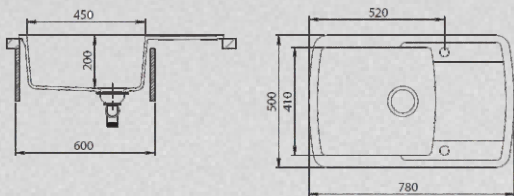

Length 1000      Width 500      Height 195

**AS EC 1.5 764417**

1.5 BOWL SINK WITH DRAINER

Length 800      Width 500      Height 200

**AMC 855420**

1.5 BOWL SINK WITH DRAINER

Length 850      Width 540      Height 207

**ASB 675020**

1 BOWL SINK WITH DRAINER

Length 670      Width 500      Height 200

**ASB 785020**

1 BOWL SINK WITH DRAINER

Length 780      Width 500      Height 200

**ASL 785020**

1 BOWL SINK WITH DRAINER

Length 780      Width 500      Height 200

**AST 785020**

1 BOWL SINK WITH DRAINER

Length 780      Width 500      Height 200

**AS EC 764417**

1 BOWL SINK WITH DRAINER

Length 760      Width 440      Height 170

**AS EC 2 624417**

1 BOWL SINK WITH DRAINER

Length 620      Width 440      Height 170

Architecturally erudite with sense of admiration, the AARYNOX a leading brand kitchen sinks in India with EUROPEAN standard. Having adequate manufacturing to fulfil targeted market demand with Quality, reliability and precision which distinguish AARYNOX as transcendent Brand.