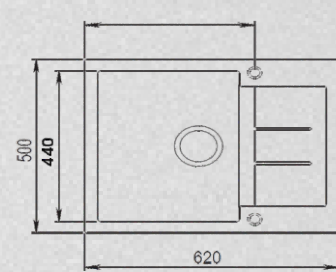

**ASB 675020**

1 BOWL SINK WITH DRAINER

Length 670      Width 500      Height 200

**ASB 785020**

1 BOWL SINK WITH DRAINER

Length 780      Width 500      Height 200

**ASL 785020**

1 BOWL SINK WITH DRAINER

Length 780      Width 500      Height 200

**AST 785020**

1 BOWL SINK WITH DRAINER

Length 780      Width 500      Height 200

**AS EC 764417**

1 BOWL SINK WITH DRAINER

Length 760      Width 440      Height 170

**AS EC 2 624417**

1 BOWL SINK WITH DRAINER

Length 620      Width 440      Height 170

Architecturally erudite with sense of admiration, the AARYNOX a leading brand kitchen sinks in India with EUROPEAN standard. Having adequate manufacturing to fulfil targeted market demand with Quality, reliability and precision which distinguish AARYNOX as transcendent Brand.

Length 420      Width 460      Height 200

**ASA 584621**

1 BOWL SINK

Length 585      Width 460      Height 210

**AN 2118**

1 BOWL SINK

Length 380      Width 460      Height 194

**AN 2418**