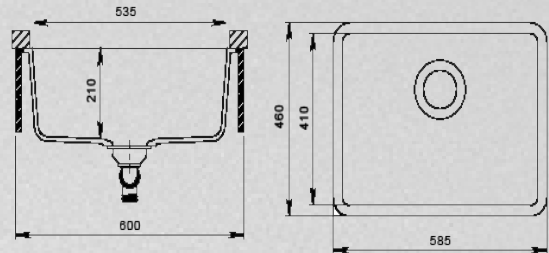

**AS EC 2 624417**

1 BOWL SINK WITH DRAINER

Length 620      Width 440      Height 170

Architecturally erudite with sense of admiration, the AARYNOX a leading brand kitchen sinks in India with EUROPEAN standard. Having adequate manufacturing to fulfil targeted market demand with Quality, reliability and precision which distinguish AARYNOX as transcendent Brand.

**ASD 554520**

1 BOWL SINK WITH RECTANGLE WHC

Length 555      Width 455      Height 200

**ASD 744520**

1 BOWL SINK WITH RECTANGLE WHC

Length 740      Width 455      Height 200

**ASA 424620**

1 BOWL SINK

Length 420      Width 460      Height 200

**ASA 584621**

1 BOWL SINK

Length 585      Width 460      Height 210

**AN 2118**

1 BOWL SINK

Length 380      Width 460      Height 194

**AN 2418**

1 BOWL SINK

Length 530      Width 500      Height 204

**865F**

1 BOWL SINK WITH DRAINER

Length 860      Width 500      Height 160

**1205**

2 BOWL SINK WITH DRAINER

Length 1200      Width 500      Height 185