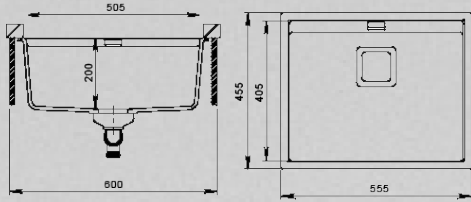

Length 780      Width 500      Height 200

**AST 785020**

1 BOWL SINK WITH DRAINER

Length 780      Width 500      Height 200

**AS EC 764417**

1 BOWL SINK WITH DRAINER

Length 760      Width 440      Height 170

**AS EC 2 624417**

1 BOWL SINK WITH DRAINER

Length 620      Width 440      Height 170

Architecturally erudite with sense of admiration, the AARYNOX a leading brand kitchen sinks in India with EUROPEAN standard. Having adequate manufacturing to fulfil targeted market demand with Quality, reliability and precision which distinguish AARYNOX as transcendent Brand.

**ASD 554520**

1 BOWL SINK WITH RECTANGLE WHC

Length 555      Width 455      Height 200

**ASD 744520**

1 BOWL SINK WITH RECTANGLE WHC

Length 740      Width 455      Height 200

**ASA 424620**

1 BOWL SINK

Length 420      Width 460      Height 200

**ASA 584621**

1 BOWL SINK

Length 585      Width 460      Height 210

**AN 2118**

1 BOWL SINK

Length 380      Width 460      Height 194

**AN 2418**