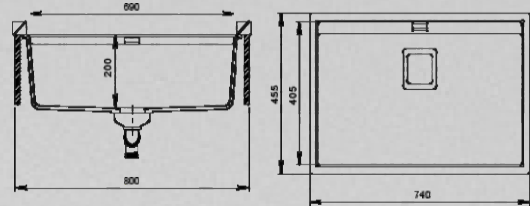

Length 780      Width 500      Height 200

**AST 785020**

1 BOWL SINK WITH DRAINER

Length 780      Width 500      Height 200

**AS EC 764417**

1 BOWL SINK WITH DRAINER

Length 760      Width 440      Height 170

**AS EC 2 624417**

1 BOWL SINK WITH DRAINER

Length 620      Width 440      Height 170

Architecturally erudite with sense of admiration, the AARYNOX a leading brand kitchen sinks in India with EUROPEAN standard. Having adequate manufacturing to fulfil targeted market demand with Quality, reliability and precision which distinguish AARYNOX as transcendent Brand.

**ASD 554520**

1 BOWL SINK WITH RECTANGLE WHC

Length 555      Width 455      Height 200

**ASD 744520**

1 BOWL SINK WITH RECTANGLE WHC

Length 740      Width 455      Height 200

**ASA 424620**

1 BOWL SINK

Length 420      Width 460      Height 200

**ASA 584621**

1 BOWL SINK

Length 585      Width 460      Height 210

**AN 2118**

1 BOWL SINK

Length 380      Width 460      Height 194

**AN 2418**