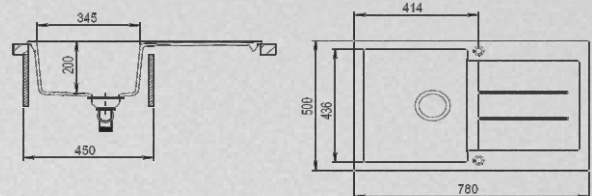

**ASB 675020**

1 BOWL SINK WITH DRAINER

Length 670      Width 500      Height 200

**ASB 785020**

1 BOWL SINK WITH DRAINER

Length 780      Width 500      Height 200

**ASL 785020**

1 BOWL SINK WITH DRAINER

Length 780      Width 500      Height 200

**AST 785020**

1 BOWL SINK WITH DRAINER

Length 780      Width 500      Height 200

**AS EC 764417**

1 BOWL SINK WITH DRAINER

Length 760      Width 440      Height 170

**AS EC 2 624417**

1 BOWL SINK WITH DRAINER

Length 620      Width 440      Height 170

Architecturally erudite with sense of admiration, the AARYNOX a leading brand kitchen sinks in India with EUROPEAN standard. Having adequate manufacturing to fulfil targeted market demand with Quality, reliability and precision which distinguish AARYNOX as transcendent Brand.

Length 420      Width 460      Height 200

**ASA 584621**

1 BOWL SINK

Length 585      Width 460      Height 210

**AN 2118**

1 BOWL SINK

Length 380      Width 460      Height 194

**AN 2418**