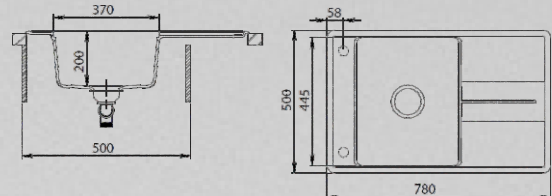

Length 1000      Width 500      Height 195

**AS EC 1.5 764417**

1.5 BOWL SINK WITH DRAINER

Length 800      Width 500      Height 200

**AMC 855420**

1.5 BOWL SINK WITH DRAINER

Length 850      Width 540      Height 207

**ASB 675020**

1 BOWL SINK WITH DRAINER

Length 670      Width 500      Height 200

**ASB 785020**

1 BOWL SINK WITH DRAINER

Length 780      Width 500      Height 200

**ASL 785020**

1 BOWL SINK WITH DRAINER

Length 780      Width 500      Height 200

**AST 785020**

1 BOWL SINK WITH DRAINER

Length 780      Width 500      Height 200

**AS EC 764417**

1 BOWL SINK WITH DRAINER

Length 760      Width 440      Height 170

**AS EC 2 624417**

1 BOWL SINK WITH DRAINER

Length 620      Width 440      Height 170

Architecturally erudite with sense of admiration, the AARYNOX a leading brand kitchen sinks in India with EUROPEAN standard. Having adequate manufacturing to fulfil targeted market demand with Quality, reliability and precision which distinguish AARYNOX as transcendent Brand.