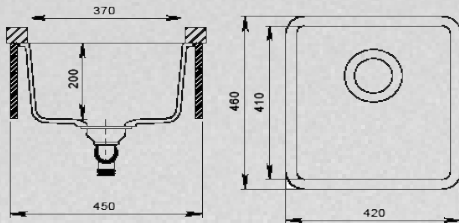

Length 780      Width 500      Height 200

**AST 785020**

1 BOWL SINK WITH DRAINER

Length 780      Width 500      Height 200

**AS EC 764417**

1 BOWL SINK WITH DRAINER

Length 760      Width 440      Height 170

**AS EC 2 624417**

1 BOWL SINK WITH DRAINER

Length 620      Width 440      Height 170

Architecturally erudite with sense of admiration, the AARYNOX a leading brand kitchen sinks in India with EUROPEAN standard. Having adequate manufacturing to fulfil targeted market demand with Quality, reliability and precision which distinguish AARYNOX as transcendent Brand.

**ASD 554520**

1 BOWL SINK WITH RECTANGLE WHC

Length 555      Width 455      Height 200

**ASD 744520**

1 BOWL SINK WITH RECTANGLE WHC

Length 740      Width 455      Height 200

**ASA 424620**

1 BOWL SINK

Length 420      Width 460      Height 200

**ASA 584621**

1 BOWL SINK

Length 585      Width 460      Height 210

**AN 2118**

1 BOWL SINK

Length 380      Width 460      Height 194

**AN 2418**